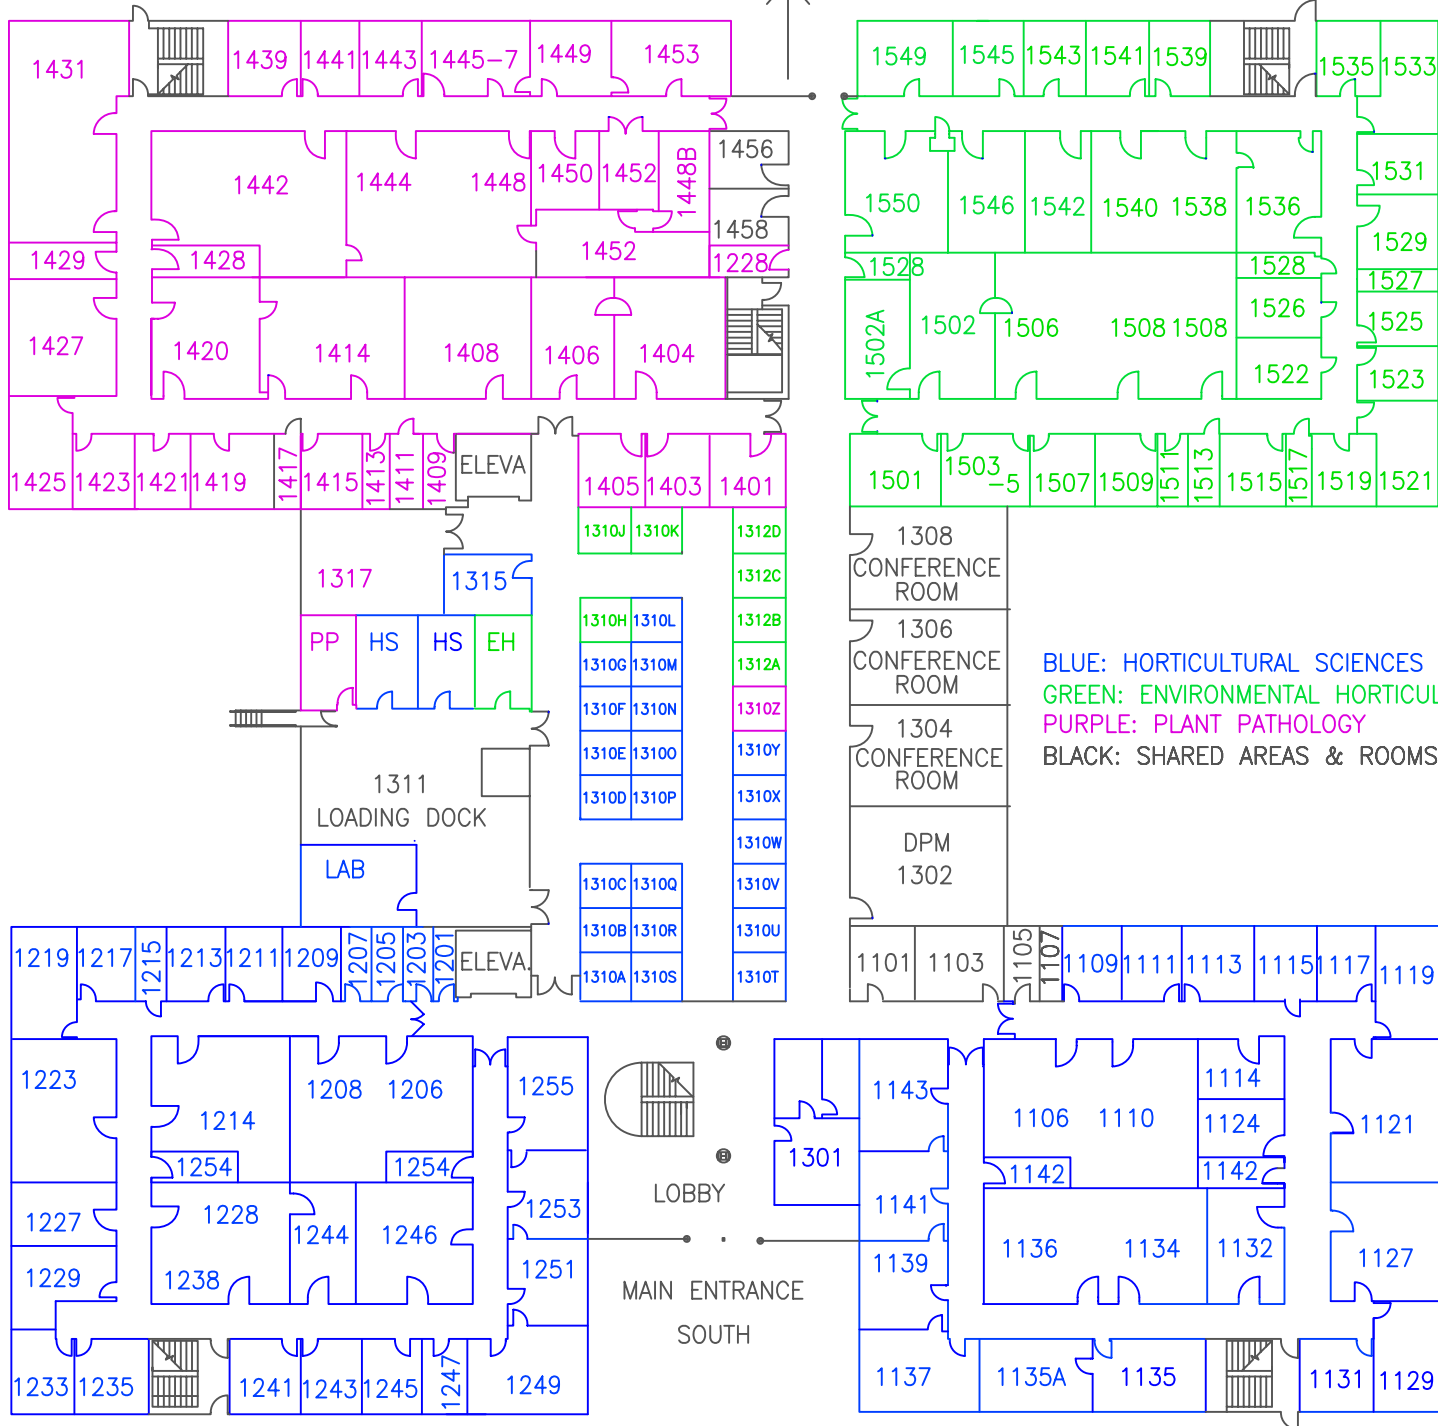

NORTH

NOT TO SCALE:
FOR NAVIGATIONAL PURPOSES ONLY

BLUE: HORTICULTURAL SCIENCES
 GREEN: ENVIRONMENTAL HORTICULTURE
 PURPLE: PLANT PATHOLOGY
 BLACK: SHARED AREAS & ROOMS